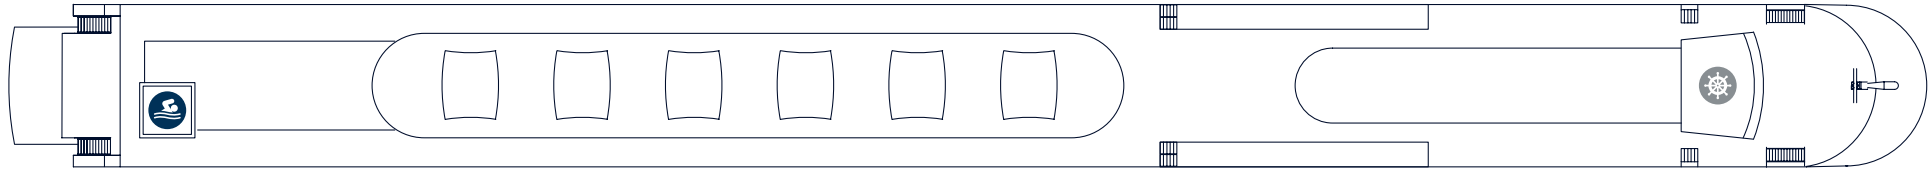

MS VIVA ENJOY

Deckplan | Deck plan

Sonnendeck | Sun deck

Diamant Deck | Diamond Deck No. 300

Rubin Deck | Ruby Deck No. 200

Smaragd Deck | Emerald Deck No. 100

- | | | | | | | | | | |
|----------------|-------------|----------------|------------|------------------------------|------------|----------------|-----------------|------------|---------------------------|
| Legende | Eingang | Bar | Fitness | Zweitbettkabine ¹ | Key | Entrance | Bar | Fitness | Double Cabin ¹ |
| | Aufzug | Bistro | Wellness | Zweitbettkabine ² | | Elevator | Bistro | Wellness | Double Cabin ² |
| | Rezeption | Panoramasalon | WC | Suite ¹ | | Reception Desk | Panorama Salon | Restrooms | Suite ¹ |
| | Travel Desk | Kaffee Station | Küche | | | Travel Desk | Coffee Station | Kitchen | |
| | Bordshop | Wasserspender | Steuerhaus | | | Bordshop | Water dispenser | Wheelhouse | |
| | Restaurant | Pool | Besatzung | | | Restaurant | Pool | Crew | |

1) Französischer Balkon 2) Fenster (nicht zu öffnen)

1) French Balcony 2) Fixed Windows