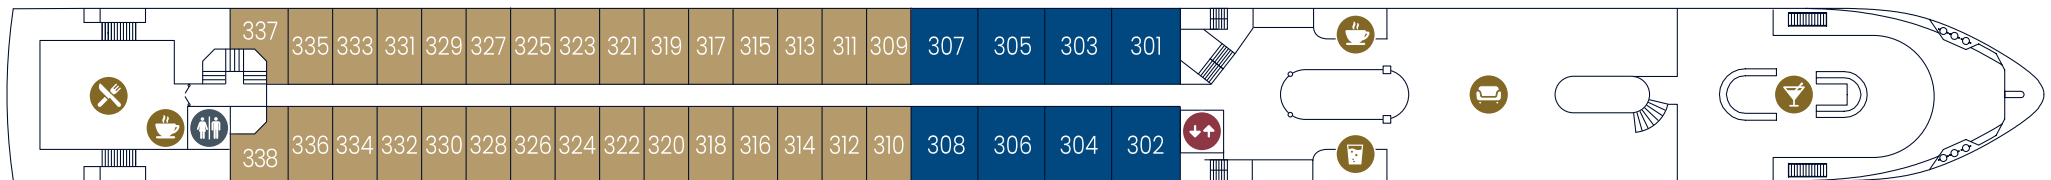

MS VIVA ENJOY

Deckplan | Deck plan

Sonnendeck | Sun deck

Diamant Deck | Diamond Deck No. 300

Rubin Deck | Ruby Deck No. 200

Smaragd Deck | Emerald Deck No. 100

- | | | | | | | | | | |
|----------------|-------------|----------------|------------|------------------------------|------------|----------------|-----------------|------------|---------------------------|
| Legende | Eingang | Bar | Fitness | Zweitbettkabine ¹ | Key | Entrance | Bar | Fitness | Double Cabin ¹ |
| | Aufzug | Bistro | Wellness | Zweitbettkabine ² | | Elevator | Bistro | Wellness | Double Cabin ² |
| | Rezeption | Panoramasalon | WC | Suite ¹ | | Reception Desk | Panorama Salon | Restrooms | Suite ¹ |
| | Travel Desk | Kaffee Station | Küche | | | Travel Desk | Coffee Station | Kitchen | |
| | Bordshop | Wasserspender | Steuerhaus | | | Bordshop | Water dispenser | Wheelhouse | |
| | Restaurant | Pool | Besatzung | | | Restaurant | Pool | Crew | |

1) Französischer Balkon 2) Fenster (nicht zu öffnen)

1) French Balcony 2) Fixed Windows